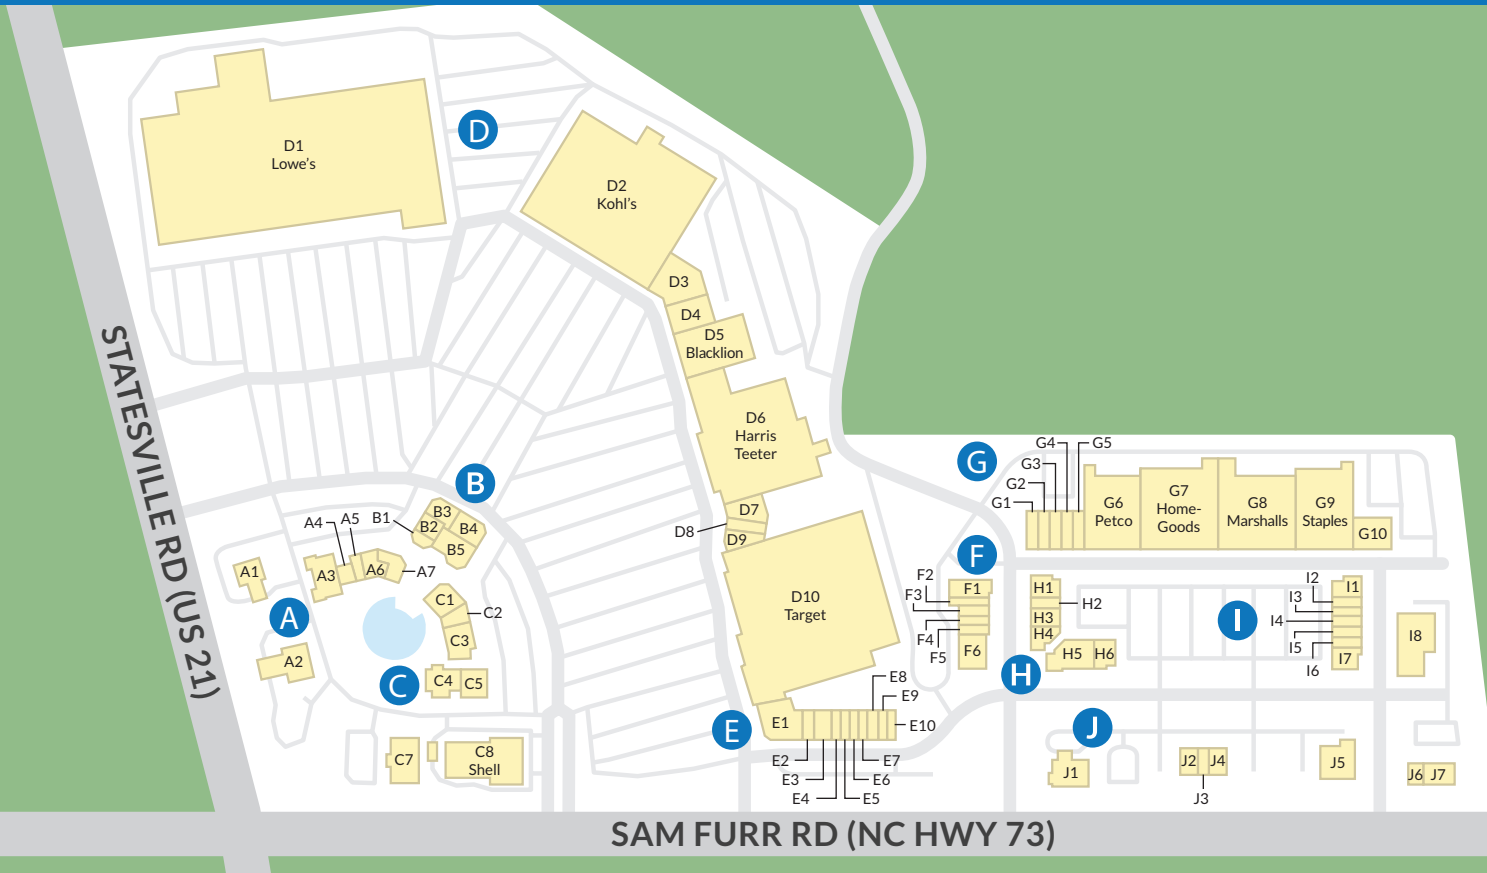

NorthCross Shopping Center

Directory

Banking

- J1 Aquesta Bank
- A1 First Citizens
- A2 Wells Fargo

Beauty

- D9 Elfie Nail Spa
- E5 Great Clips
- I4 Ha V Nails
- H2 Hudson Salon
- H1 Palm Beach Tan
- G3 Sally Beauty Supply
- B3 Ultra Tan
- E7 VH Nails

Clothing

- D3 Dress Barn
- E4 Molly Mallone

- C3 Uptown Cheap skate
- H3 Patriot Jack's

Department Store

- D2 Kohl's
- G8 Marshalls
- D10 Target

Entertainment

- E3 Game Stop

Footwear

- D8 Brownlee's Jewelers

Restaurants & Eateries

- A6 Antico Italian Restaurant
- E8 Bagel Bin
- E6 Dragon Express
- A3 Mickey & Mooch
- I7 Moe's Southwestern Grill
- J2 Panda Express
- H5 Panera Bread
- I5 Smoothie King
- J6 Starbucks
- F5 Subway

- J3 Sweet Frog
- A7 Taxco Mexican Restaurant
- F6 Thai Emerald
- H4 Uncle Maddio's
- C4 Waterbean Coffee

Services

- B1 A-1 Vacuum Solutions
- I8 AAA Car Care
- J5 Advanced Auto
- J7 AT&T
- F1 Carolinas Veterinary Care Clinic
- I6 Cell Phone Repair
- G4.5 DentalWorks
- I2 European Wax Center
- E2 Frame Warehouse
- G1 Jenny Craig
- B2 Kidtime
- I3 Kumon Learning Center
- E10 Cleaners