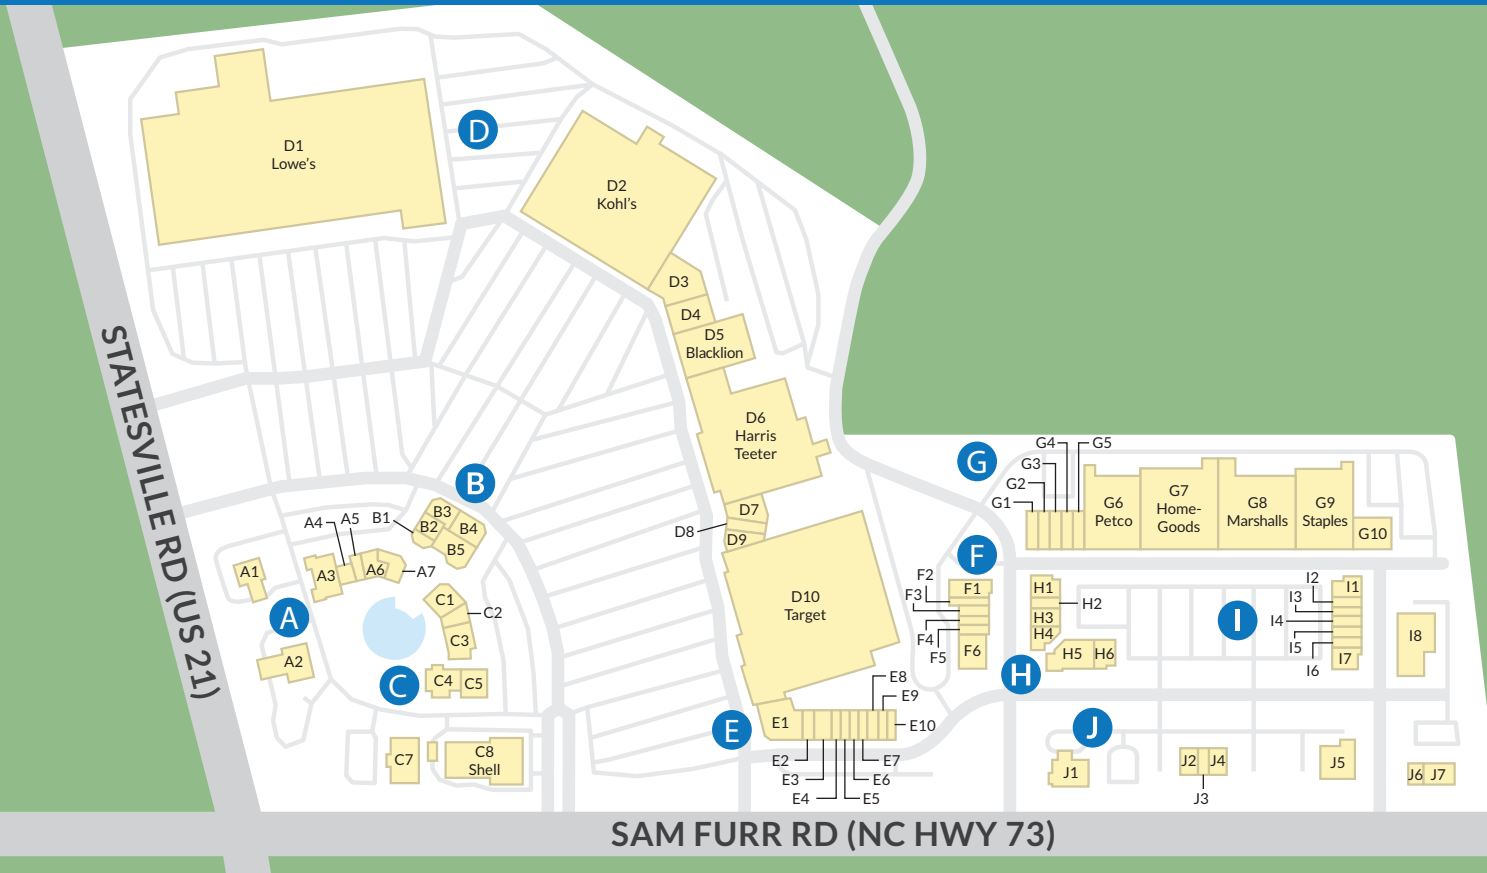

NorthCross Shopping Center

Directory

Banking

- J1 Aquesta Bank
- A1 First Citizens
- A2 Wells Fargo

Beauty

- D9 Elfie Nail Spa
- E5 Great Clips
- I4 Ha V Nails
- H2 Hudson Salon
- H1 Palm Beach Tan
- G3 Sally Beauty Supply
- B3 Ultra Tan
- E7 VH Nails

Clothing

- D3 Dress Barn

- C3 Uptown Cheap skate
- H3 Patriot Jack's

Department Store

- D2 Kohl's
- G8 Marshalls
- D10 Target

Entertainment

- E3 Game Stop

Footwear

- D8 Brownlee's Jewelers

Restaurants & Eateries

- A6 Antico Italian Restaurant
- E8 Bagel Bin
- E6 Dragon Express
- A3 Mickey & Mooch
- I7 Moe's Southwestern Grill
- J2 Panda Express
- H5 Panera Bread
- I5 Smoothie King
- J6 Starbucks
- F5 Subway

- J3 Sweet Frog
- A7 Taxco Mexican Restaurant
- F6 Thai Emerald
- H4 Uncle Maddio's
- C4 Waterbean Coffee

Services

- B1 A-1 Vacuum Solutions
- I8 AAA Car Care
- J5 Advanced Auto
- J7 AT&T
- F1 Carolinas Veterinary Care Clinic
- I6 Cell Phone Repair
- G4.5 DentalWorks
- I2 European Wax Center
- E2 Frame Warehouse
- G1 Jenny Craig
- B2 Kidtime
- I3 Kumon Learning Center
- E10 Cleaners